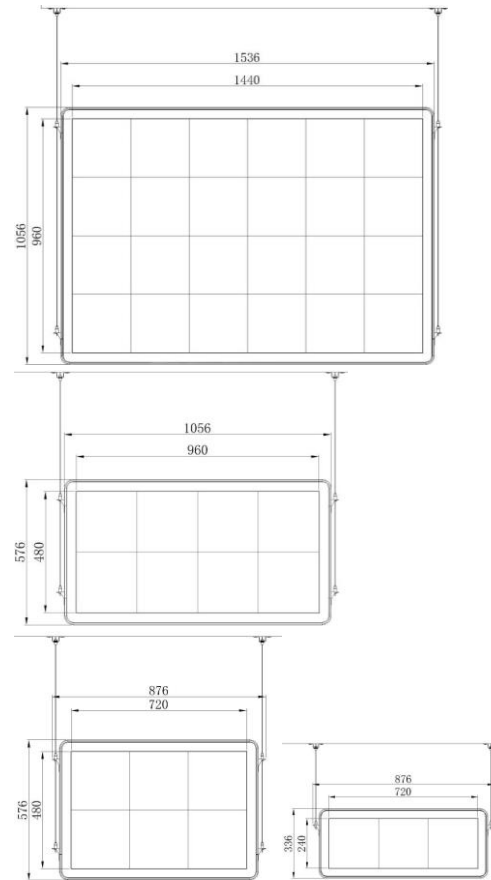

Your local distributor/reseller:

Leader LED Display Solutions Ltd.
105-6091 Dyke Rd.
Richmond BC V7E 3R3

Leader LED Display Solutions Ltd.

Cloud Based LED Poster

Dimensional Diagram of the Outdoor Models

- High brightness: >5500 nits
- High Resolution

"It is such a handy tool for us to quickly improve our marketing efforts!" -Calvin, manager of Sun Sui Wah Seafood Restaurant, Richmond BC

Dimensional diagram of the indoor Models

Key Features

Indoor Poster models

- IP65 Protection ratio
- Easy to install
- Full-color double sided
- Support both local and remote management

Product models Description

Product Model	Description
Poster OS-P3	28"x9.5" Full-color P3 Cloud-based LED dynamic open sign
Poster OS P4	28"x9.5" Full-color P4 Cloud-based LED dynamic open sign
Poster SI-P3	28"x19" Full-color P3 Cloud-based small LED dynamic poster
Poster SI-P4	28"x19" Full-color P4 Cloud-based small LED dynamic poster
Poster MI-P4	38"x19" Full-color P3 Cloud-based medium LED dynamic poster
Poster MI-P5	38"x19" Full-color P4 Cloud-based medium LED dynamic poster
Poster LI-P4	57"x 38" Full-color P4 Cloud-based large LED dynamic poster
Poster LI-P5	57"x38" Full-color P5 Cloud-based large LED dynamic poster
Poster LO-P3.91	59"x29.5" Outdoor Full-color P3.91 Cloud-based large LED dynamic poster (IP65)
Poster LO-P4.81	59"x29.5" Outdoor Full-color P4.81 Cloud-based large LED dynamic poster (IP65)