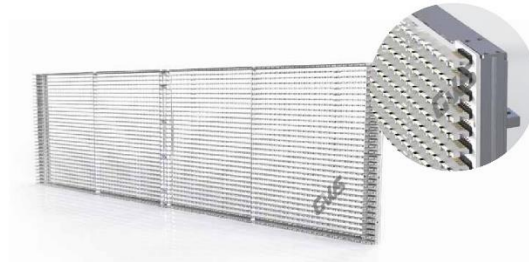

6.3 Indoor Window Display Panel--GWS Series