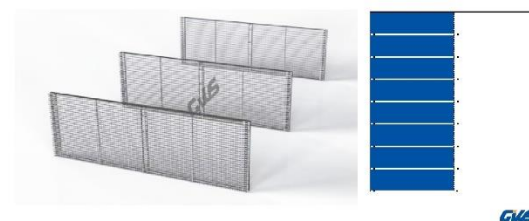

6.3 Indoor Window Display Panel--GWS Series