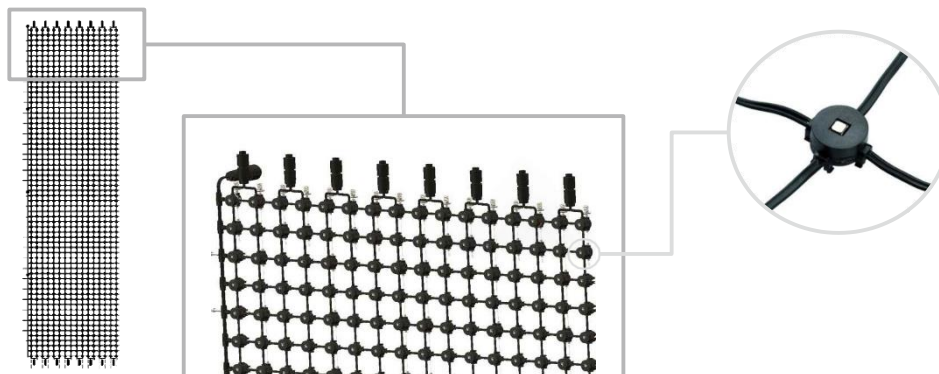

VI. Transparent LED Display Panel

6.1 Indoor Flexible Mesh-- MS Series

Model	MS-35	MS-42	MS-84
Pixel Pitch (mm)	35	42	84
Pixel Density (px/m²)	816	567	142
LED Configuration	1R1G1B		
LED Type	SMD3535		
Module Size (mm)	560x2,240	336x2,688	672x5,376
Module Resolution (px)	16x64	8x64	
Drive Mode	Static		
Brightness (cd/m²)	1,500	1,000	600
Grey Scale	≥16bit		
Refresh Rate (Hz)	≥960		
Max Power Consumption (W/m²)	≤160	≤120	≤25
Average Power Consumption (W/m²)	48~80	40~60	8~12
Viewing Angle (degree)	Horizontal ≥120°, Vertical ≥120°		
Protection	IP67